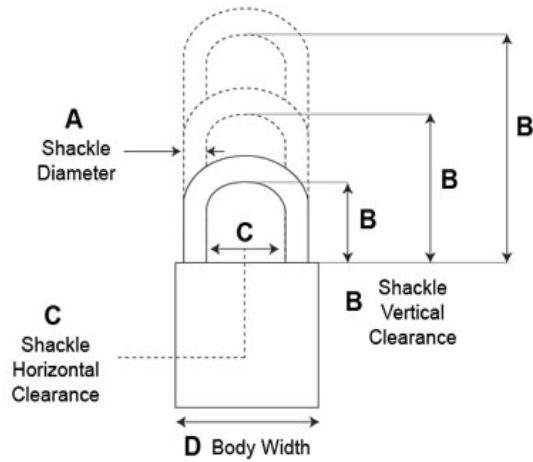

Interchangeable Core Padlocks, Series 86

**Model - 86X5\***

- 6-7 Pin Removable Core Mechanism
- 2" Solid Brass Body
- **Shackle:** Hardened Stainless Steel
- **Shackle Diameter:** 3/8"
- **Vertical Clearance:** 1-1/2"
- **Horizontal Clearance:** 27/32"