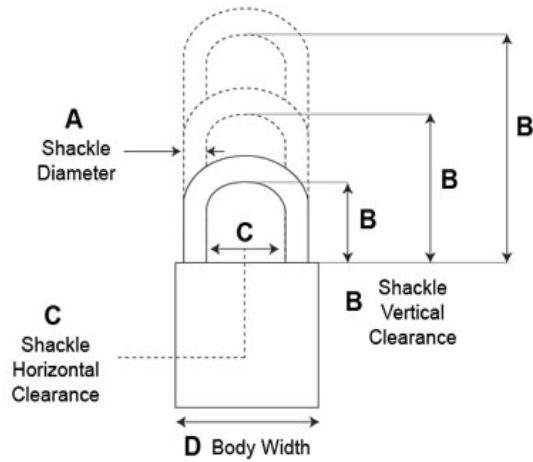

Interchangeable Core Padlocks, Series 86

Model - 86X5*

- 6-7 Pin Removable Core Mechanism
- 50.8mm Solid Brass Body
- **Shackle:** Hardened Stainless Steel
- **Shackle Diameter:** 9.53mm
- **Vertical Clearance:** 38.1mm
- **Horizontal Clearance:** 20.64mm