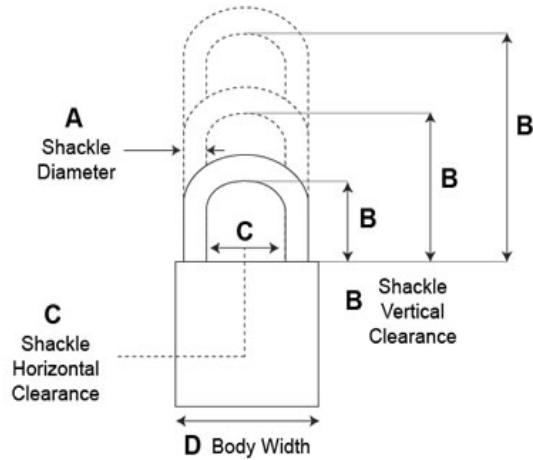

Padlocks That Stand the Test of Time

Interchangeable Core Padlocks, Series 86

Model - 8652

- 6-7 Pin Removable Core Mechanism
- 2" Solid Brass Body
- **Shackle:** Hardened Steel
- **Shackle Diameter:** 3/8"
- **Vertical Clearance:** 5"
- **Horizontal Clearance:** 27/32"