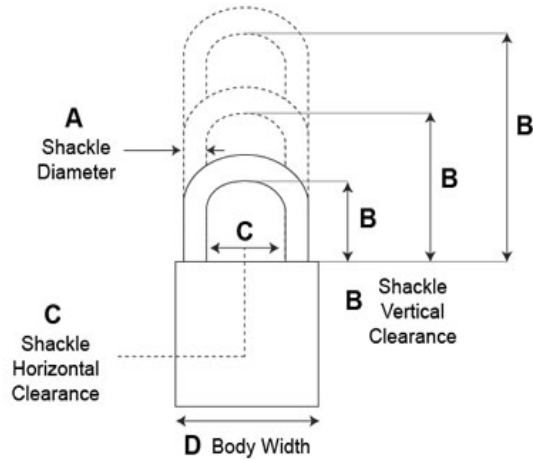

### Interchangeable Core Padlocks, Series 86

#### Model - 8652

- 6-7 Pin Removable Core Mechanism
- 50.8mm Solid Brass Body
- **Shackle:** Hardened Steel
- **Shackle Diameter:** 9.53mm
- **Vertical Clearance:** 127mm
- **Horizontal Clearance:** 20.64mm