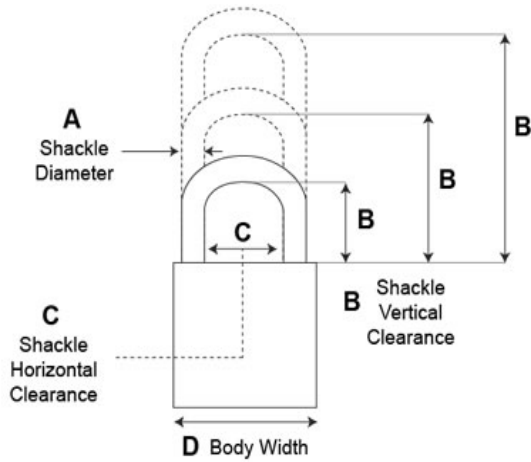

## Interchangeable Core Padlocks, Series 86

### Model - 8633

- 6-7 Pin Removable Core Mechanism
- 2" Solid Brass Body
- **Shackle:** Stainless Steel
- **Shackle Diameter:** 3/8"
- **Vertical Clearance:** 3"
- **Horizontal Clearance:** 27/32"