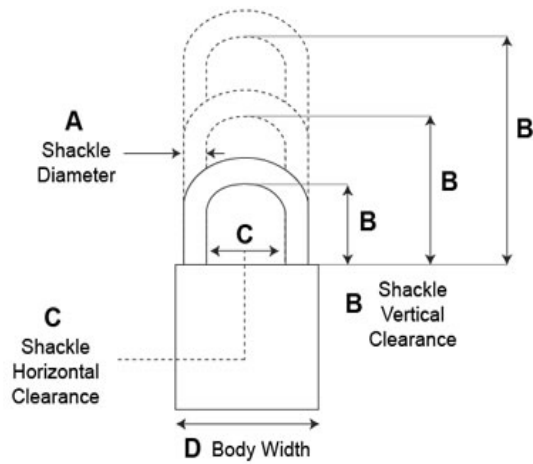

Interchangeable Core Padlocks, Series 86

Model - 8633

- 6-7 Pin Removable Core Mechanism
- 50.8mm Solid Brass Body
- **Shackle:** Stainless Steel
- **Shackle Diameter:** 9.53mm
- **Vertical Clearance:** 76.2mm
- **Horizontal Clearance:** 20.64mm