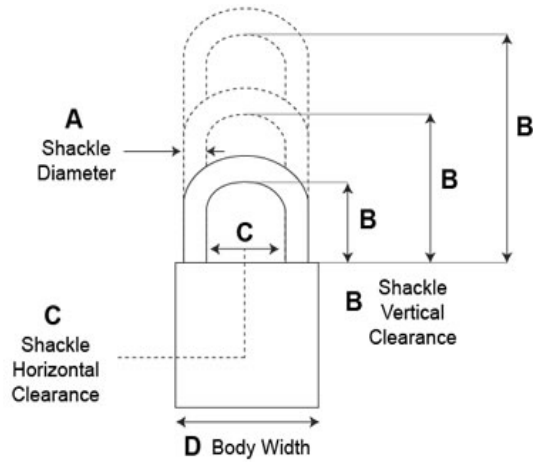

Interchangeable Core Padlocks, Series 86

Model - 8632

- 6-7 Pin Removable Core Mechanism
- 2" Solid Brass Body
- **Shackle:** Hardened Steel
- **Shackle Diameter:** 3/8"
- **Vertical Clearance:** 3"
- **Horizontal Clearance:** 27/32"