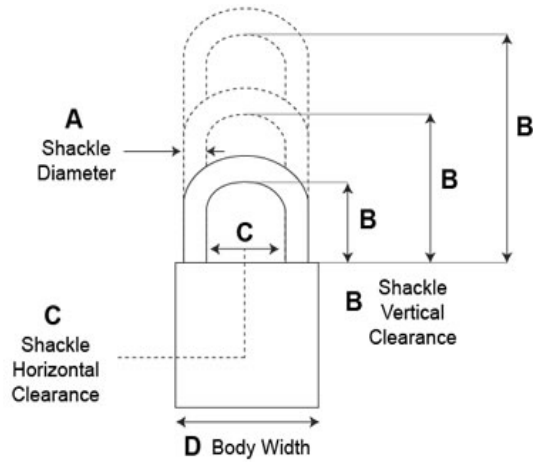

Interchangeable Core Padlocks, Series 86

Model - 8632

- 6-7 Pin Removable Core Mechanism
- 50.8mm Solid Brass Body
- **Shackle:** Hardened Steel
- **Shackle Diameter:** 9.53mm
- **Vertical Clearance:** 76.2mm
- **Horizontal Clearance:** 20.64mm