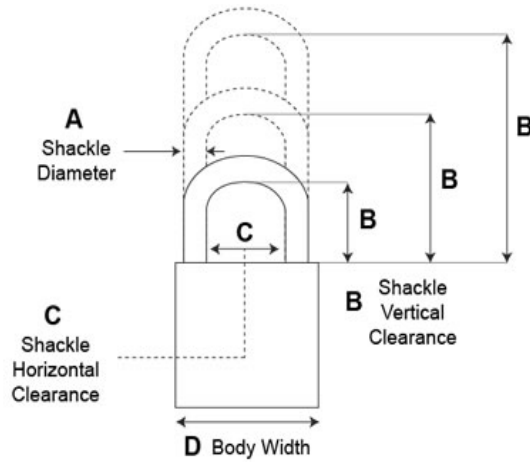

Interchangeable Core Padlocks, Series 86

Model - 8631

- 6-7 Pin Removable Core Mechanism
- 2" Solid Brass Body
- **Shackle:** Brass
- **Shackle Diameter:** 3/8"
- **Vertical Clearance:** 3"
- **Horizontal Clearance:** 27/32"