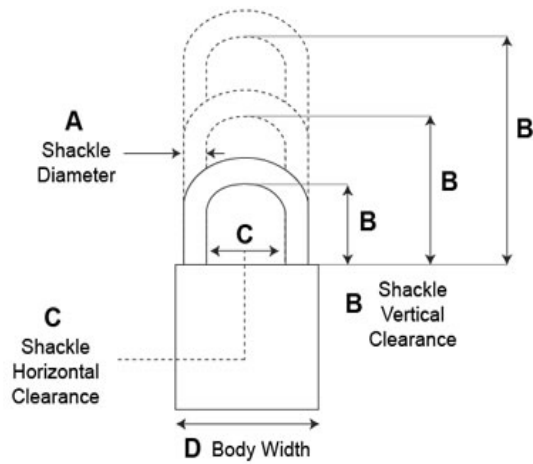

Interchangeable Core Padlocks, Series 86

Model - 8631

- 6-7 Pin Removable Core Mechanism
- 50.8mm Solid Brass Body
- **Shackle:** Brass
- **Shackle Diameter:** 9.53mm
- **Vertical Clearance:** 76.2mm
- **Horizontal Clearance:** 20.64mm