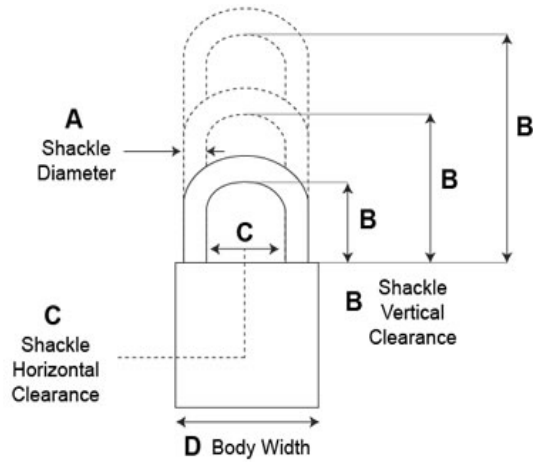

Interchangeable Core Padlocks, Series 86

Model - 8625*

- 6-7 Pin Removable Core Mechanism
- 2" Solid Brass Body
- **Shackle:** Hardened Stainless Steel
- **Shackle Diameter:** 3/8"
- **Vertical Clearance:** 2"
- **Horizontal Clearance:** 27/32"