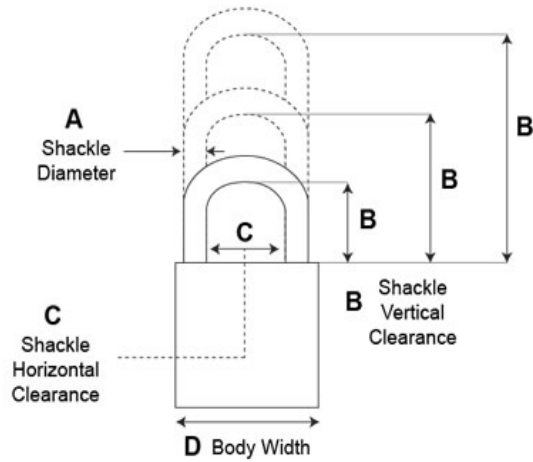

Padlocks That Stand the Test of Time

Interchangeable Core Padlocks, Series 86

Model - 8625*

- 6-7 Pin Removable Core Mechanism
- 50.8mm Solid Brass Body
- **Shackle:** Hardened Stainless Steel
- **Shackle Diameter:** 9.53mm
- **Vertical Clearance:** 50.8mm
- **Horizontal Clearance:** 20.64mm