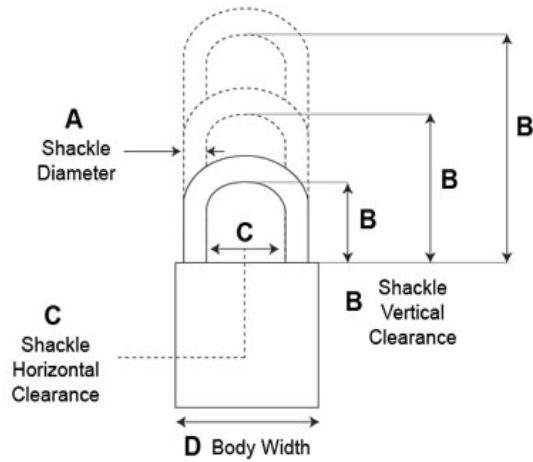

Interchangeable Core Padlocks, Series 86

Model - 8623

- 6-7 Pin Removable Core Mechanism
- 2" Solid Brass Body
- **Shackle:** Stainless Steel
- **Shackle Diameter:** 3/8"
- **Vertical Clearance:** 2"
- **Horizontal Clearance:** 27/32"