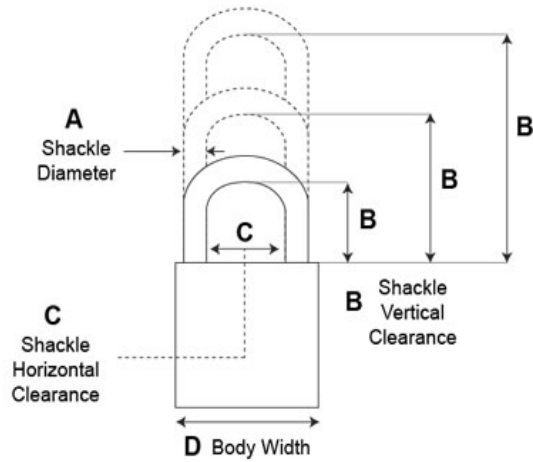

Interchangeable Core Padlocks, Series 86

Model - 8623

- 6-7 Pin Removable Core Mechanism
- 50.8mm Solid Brass Body
- **Shackle:** Stainless Steel
- **Shackle Diameter:** 9.53mm
- **Vertical Clearance:** 50.8mm
- **Horizontal Clearance:** 20.64mm