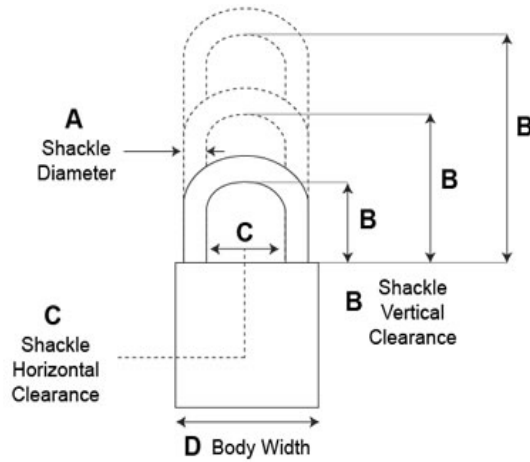

### Interchangeable Core Padlocks, Series 86

#### Model - 8622

- 6-7 Pin Removable Core Mechanism
- 2" Solid Brass Body
- **Shackle:** Hardened Steel
- **Shackle Diameter:** 3/8"
- **Vertical Clearance:** 2"
- **Horizontal Clearance:** 27/32"