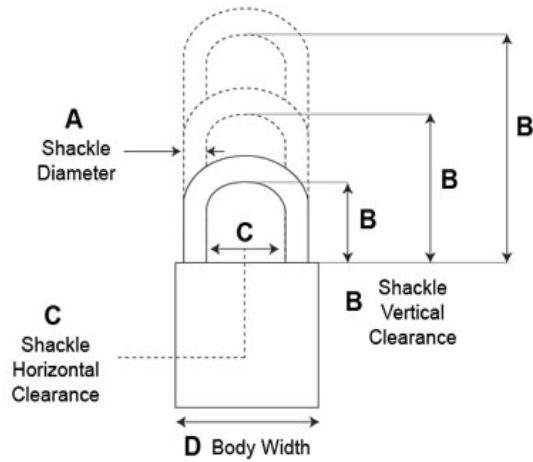

Interchangeable Core Padlocks, Series 86

Model - 8622

- 6-7 Pin Removable Core Mechanism
- 50.8mm Solid Brass Body
- **Shackle:** Hardened Steel
- **Shackle Diameter:** 9.53mm
- **Vertical Clearance:** 50.8mm
- **Horizontal Clearance:** 20.64mm