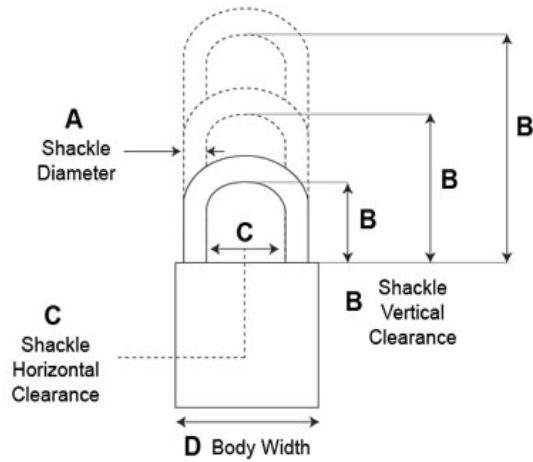

## Interchangeable Core Padlocks, Series 86

### Model - 8621

- 6-7 Pin Removable Core Mechanism
- 2" Solid Brass Body
- **Shackle:** Brass
- **Shackle Diameter:** 3/8"
- **Vertical Clearance:** 2"
- **Horizontal Clearance:** 27/32"