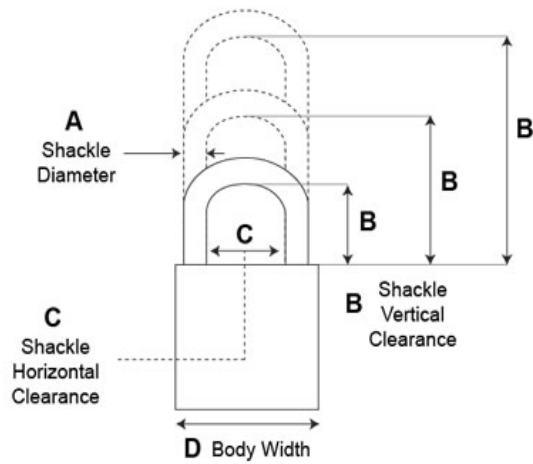

Interchangeable Core Padlocks, Series 86

Model - 8621

- 6-7 Pin Removable Core Mechanism
- 50.8mm Solid Brass Body
- **Shackle:** Brass
- **Shackle Diameter:** 9.53mm
- **Vertical Clearance:** 50.8mm
- **Horizontal Clearance:** 20.64mm