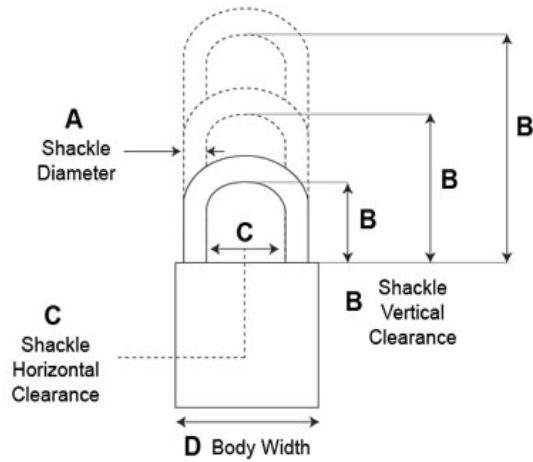

Interchangeable Core Padlocks, Series 86

Model - 8615*

- 6-7 Pin Removable Core Mechanism
- 50.8mm Solid Brass Body
- **Shackle:** Hardened Stainless Steel
- **Shackle Diameter:** 9.53mm
- **Vertical Clearance:** 28.58mm
- **Horizontal Clearance:** 20.64mm