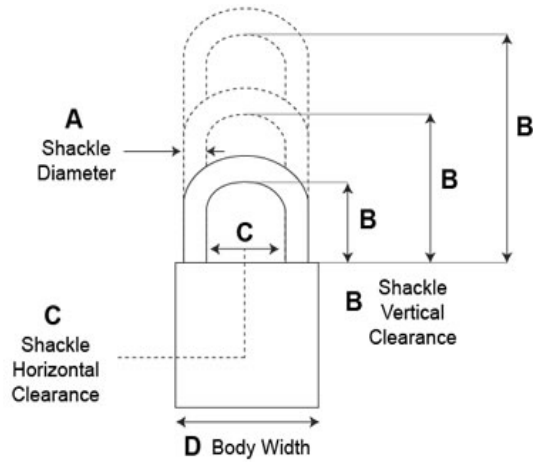

Interchangeable Core Padlocks, Series 86

Model - 8613

- 6-7 Pin Removable Core Mechanism
- 2" Solid Brass Body
- **Shackle:** Stainless Steel
- **Shackle Diameter:** 3/8"
- **Vertical Clearance:** 1-1/8"
- **Horizontal Clearance:** 27/32"