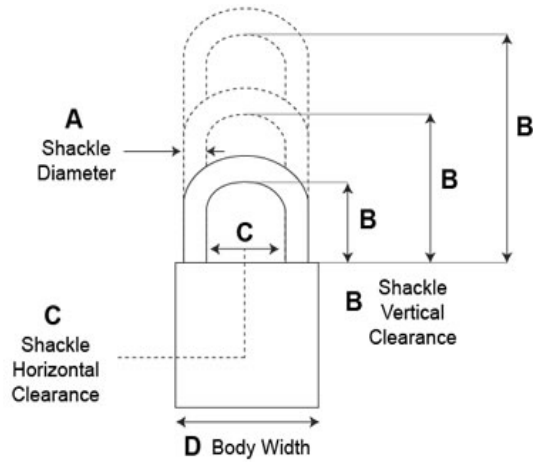

## Interchangeable Core Padlocks, Series 86

### Model - 8613

- 6-7 Pin Removable Core Mechanism
- 50.8mm Solid Brass Body
- **Shackle:** Stainless Steel
- **Shackle Diameter:** 9.53mm
- **Vertical Clearance:** 28.58mm
- **Horizontal Clearance:** 20.64mm