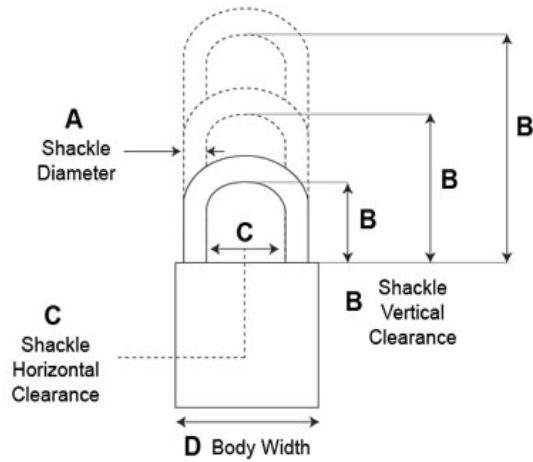

## Interchangeable Core Padlocks, Series 86

### Model - 8612

- 6-7 Pin Removable Core Mechanism
- 2" Solid Brass Body
- **Shackle:** Hardened Steel
- **Shackle Diameter:** 3/8"
- **Vertical Clearance:** 1-1/8"
- **Horizontal Clearance:** 27/32"