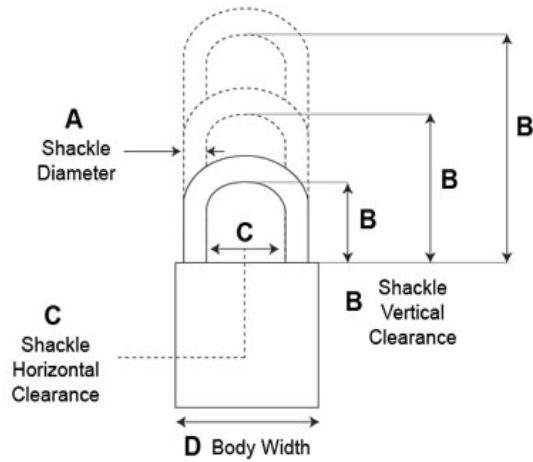

Interchangeable Core Padlocks, Series 86

Model - 8612

- 6-7 Pin Removable Core Mechanism
- 50.8mm Solid Brass Body
- **Shackle:** Hardened Steel
- **Shackle Diameter:** 9.53mm
- **Vertical Clearance:** 28.58mm
- **Horizontal Clearance:** 20.64mm