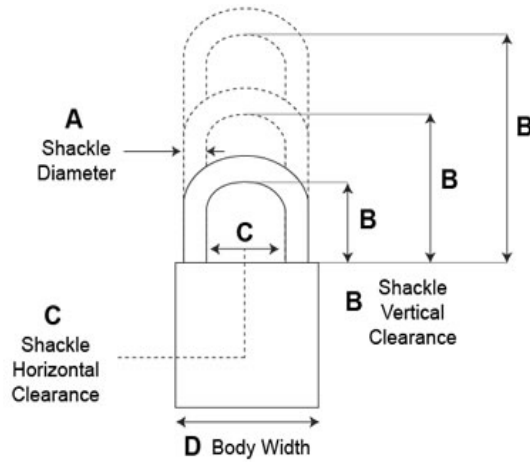

Padlocks That Stand the Test of Time

Interchangeable Core Padlocks, Series 86

Model - 8611

- 6-7 Pin Removable Core Mechanism
- 2" Solid Brass Body
- **Shackle:** Brass
- **Shackle Diameter:** 3/8"
- **Vertical Clearance:** 1-1/8"
- **Horizontal Clearance:** 27/32"