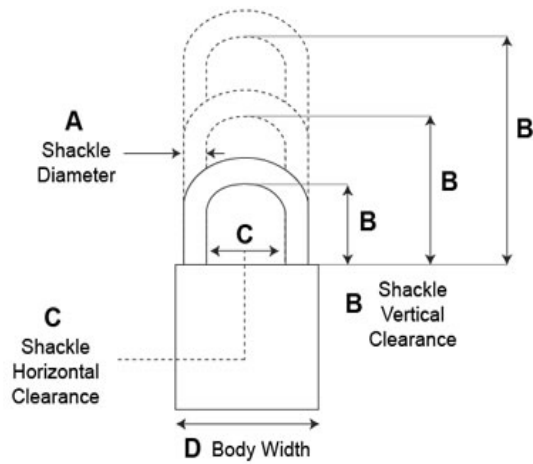

## Interchangeable Core Padlocks, Series 86

### Model - 8611

- 6-7 Pin Removable Core Mechanism
- 50.8mm Solid Brass Body
- **Shackle:** Brass
- **Shackle Diameter:** 9.53mm
- **Vertical Clearance:** 28.58mm
- **Horizontal Clearance:** 20.64mm