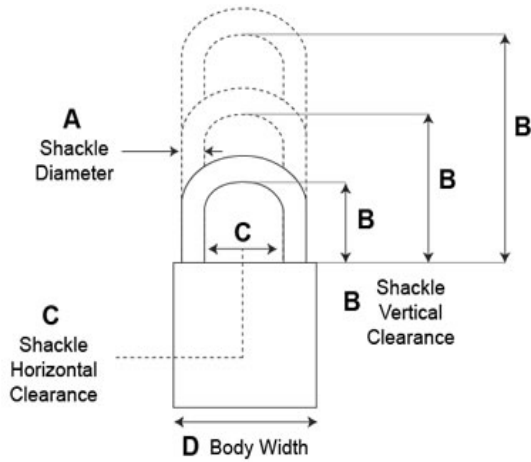

Interchangeable Core Padlocks, Series 85

Model - 85X5*

- 6-7 Pin Removable Core Mechanism
- 1-3/4" Solid Brass Body
- **Shackle:** Hardened Stainless Steel
- **Shackle Diameter:** 5/16"
- **Vertical Clearance:** 1-1/2"
- **Horizontal Clearance:** 27/32"