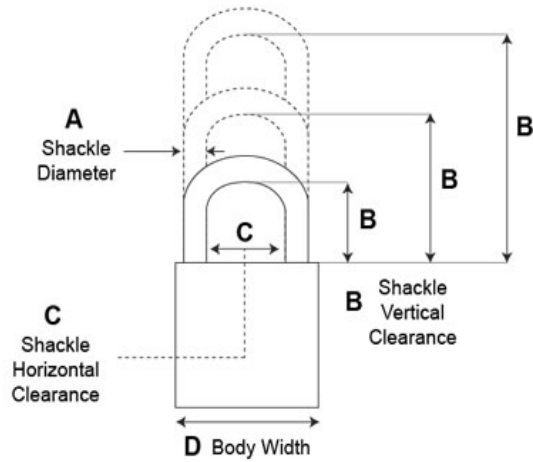

Interchangeable Core Padlocks, Series 85

Model - 85X5*

- 6-7 Pin Removable Core Mechanism
- 44.45mm Solid Brass Body
- **Shackle:** Hardened Stainless Steel
- **Shackle Diameter:** 7.94mm
- **Vertical Clearance:** 38.1mm
- **Horizontal Clearance:** 20.64mm