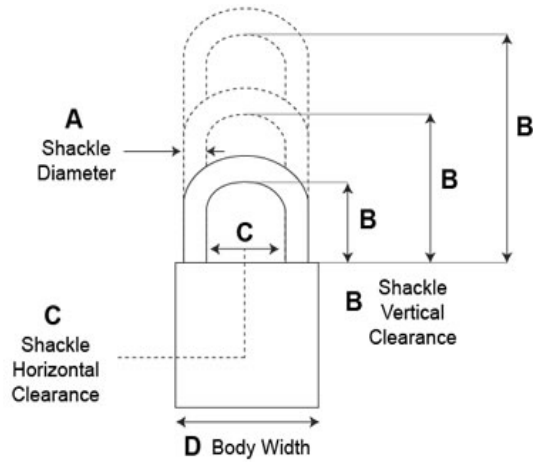

Interchangeable Core Padlocks, Series 85

Model - 85X3

- 6-7 Pin Removable Core Mechanism
- 1-3/4" Solid Brass Body
- **Shackle:** Stainless Steel
- **Shackle Diameter:** 5/16"
- **Vertical Clearance:** 1-1/2"
- **Horizontal Clearance:** 27/32"