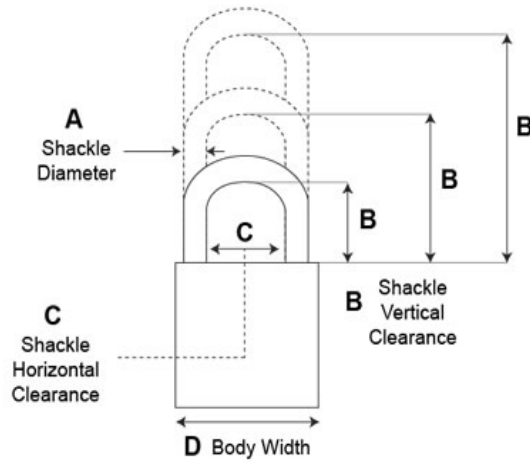

Interchangeable Core Padlocks, Series 85

Model - 85X3

- 6-7 Pin Removable Core Mechanism
- 44.45mm Solid Brass Body
- **Shackle:** Stainless Steel
- **Shackle Diameter:** 7.94mm
- **Vertical Clearance:** 38.1mm
- **Horizontal Clearance:** 20.64mm