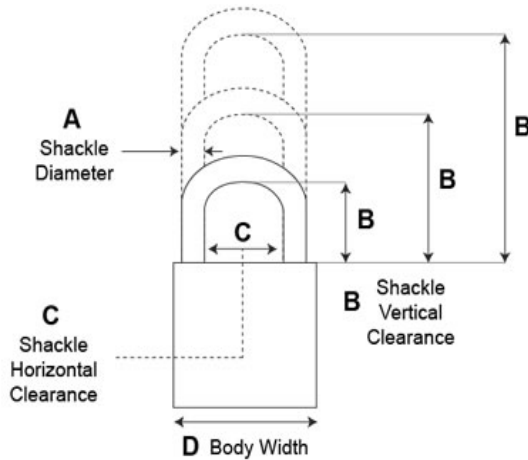

Padlocks That Stand the Test of Time

Interchangeable Core Padlocks, Series 85

Model - 85T5*

- 6-7 Pin Removable Core Mechanism
- 1-3/4" Solid Brass Body
- **Shackle:** Hardened Stainless Steel
- **Shackle Diameter:** 5/16"
- **Vertical Clearance:** 3/4"
- **Horizontal Clearance:** 27/32"