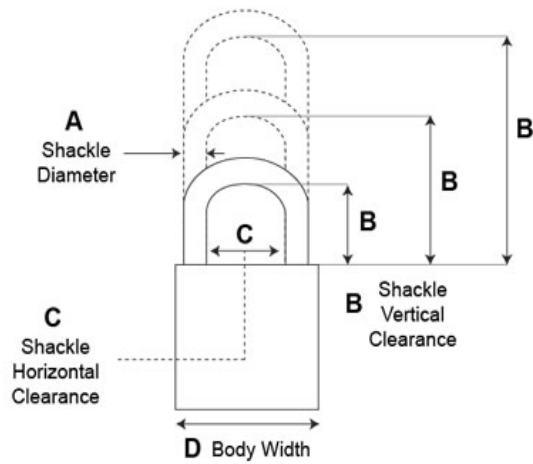

Interchangeable Core Padlocks, Series 85

Model - 85T5*

- 6-7 Pin Removable Core Mechanism
- 44.45mm Solid Brass Body
- **Shackle:** Hardened Stainless Steel
- **Shackle Diameter:** 7.94mm
- **Vertical Clearance:** 19.05mm
- **Horizontal Clearance:** 20.64mm