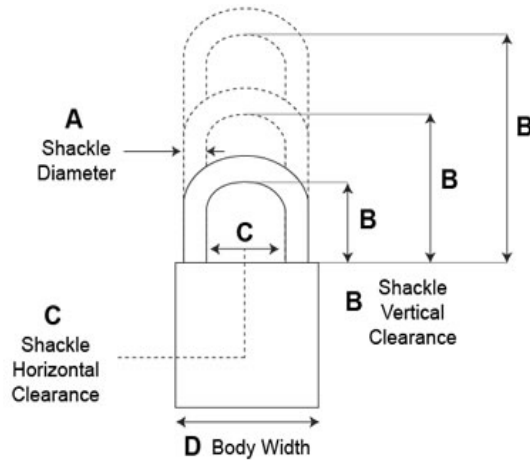

Padlocks That Stand the Test of Time

Interchangeable Core Padlocks, Series 85

Model - 8542

- 6-7 Pin Removable Core Mechanism
- 1-3/4" Solid Brass Body
- **Shackle:** Hardened Steel
- **Shackle Diameter:** 5/16"
- **Vertical Clearance:** 4"
- **Horizontal Clearance:** 27/32"