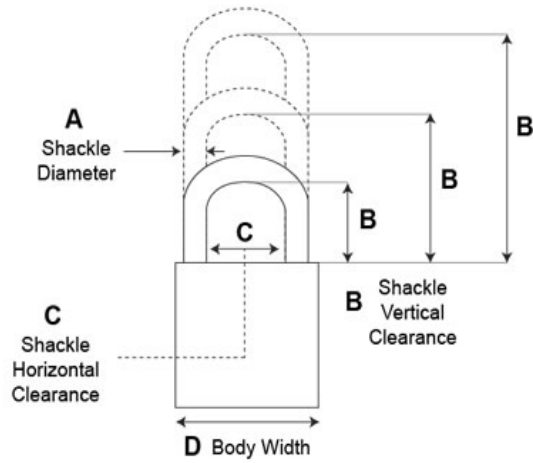

Interchangeable Core Padlocks, Series 85

Model - 8542

- 6-7 Pin Removable Core Mechanism
- 44.45mm Solid Brass Body
- **Shackle:** Hardened Steel
- **Shackle Diameter:** 7.94mm
- **Vertical Clearance:** 101.6mm
- **Horizontal Clearance:** 20.64mm