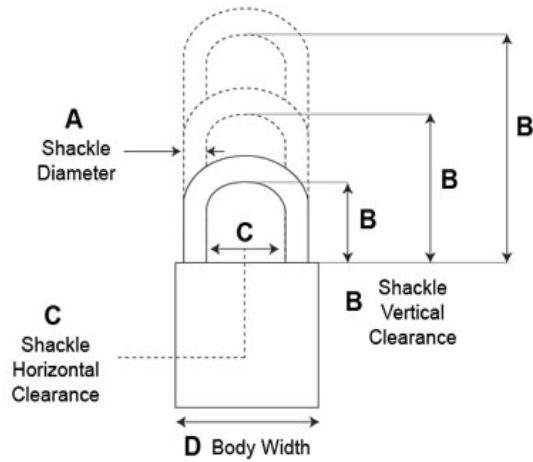

### Interchangeable Core Padlocks, Series 85

#### Model - 8533

- 6-7 Pin Removable Core Mechanism
- 1-3/4" Solid Brass Body
- **Shackle:** Stainless Steel
- **Shackle Diameter:** 5/16"
- **Vertical Clearance:** 3"
- **Horizontal Clearance:** 27/32"