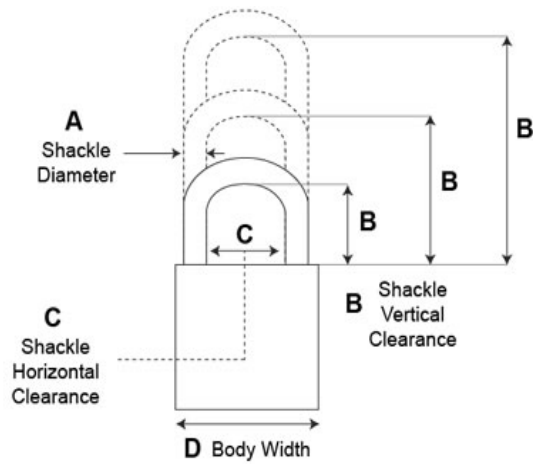

Interchangeable Core Padlocks, Series 85

Model - 8532

- 6-7 Pin Removable Core Mechanism
- 1-3/4" Solid Brass Body
- **Shackle:** Hardened Steel
- **Shackle Diameter:** 5/16"
- **Vertical Clearance:** 3"
- **Horizontal Clearance:** 27/32"