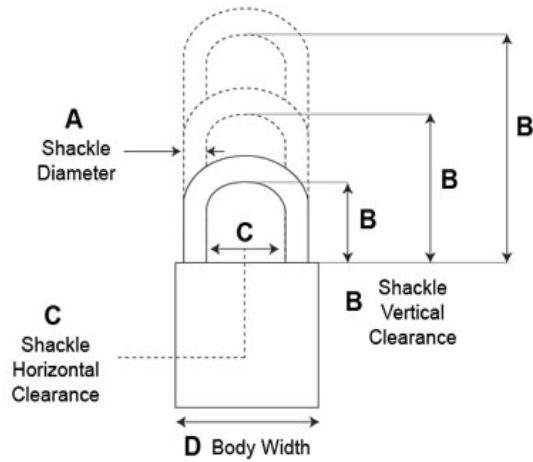

## Interchangeable Core Padlocks, Series 85

### Model - 8532

- 6-7 Pin Removable Core Mechanism
- 44.45mm Solid Brass Body
- **Shackle:** Hardened Steel
- **Shackle Diameter:** 7.94mm
- **Vertical Clearance:** 76.2mm
- **Horizontal Clearance:** 20.64mm