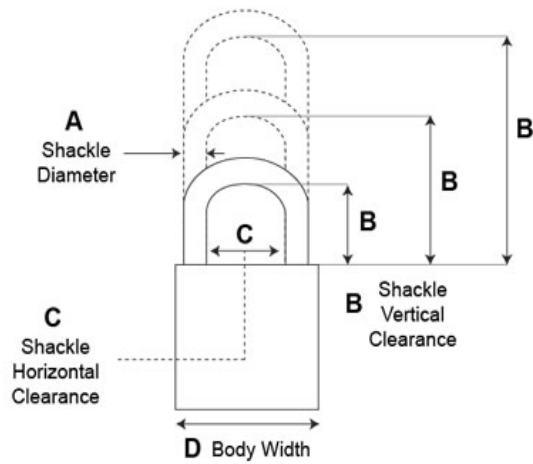

### Interchangeable Core Padlocks, Series 85

#### Model - 8531

- 6-7 Pin Removable Core Mechanism
- 1-3/4" Solid Brass Body
- **Shackle:** Brass
- **Shackle Diameter:** 5/16"
- **Vertical Clearance:** 3"
- **Horizontal Clearance:** 27/32"