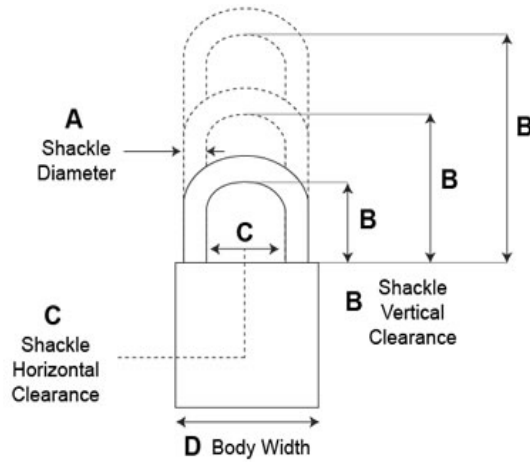

Padlocks That Stand the Test of Time

Interchangeable Core Padlocks, Series 85

Model - 8531

- 6-7 Pin Removable Core Mechanism
- 44.45mm Solid Brass Body
- **Shackle:** Brass
- **Shackle Diameter:** 7.94mm
- **Vertical Clearance:** 76.2mm
- **Horizontal Clearance:** 20.64mm