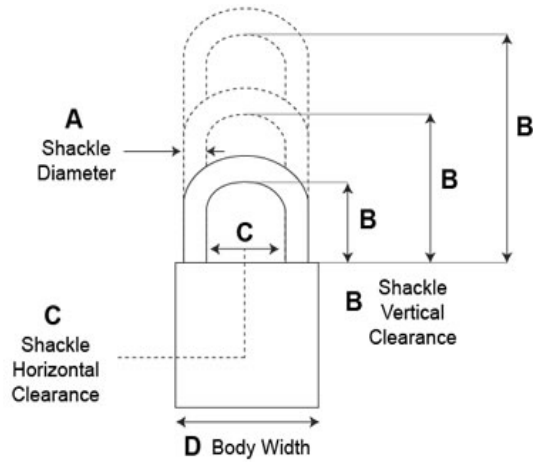

Interchangeable Core Padlocks, Series 85

Model - 8525*

- 6-7 Pin Removable Core Mechanism
- 1-3/4" Solid Brass Body
- **Shackle:** Hardened Stainless Steel
- **Shackle Diameter:** 5/16"
- **Vertical Clearance:** 2"
- **Horizontal Clearance:** 27/32"