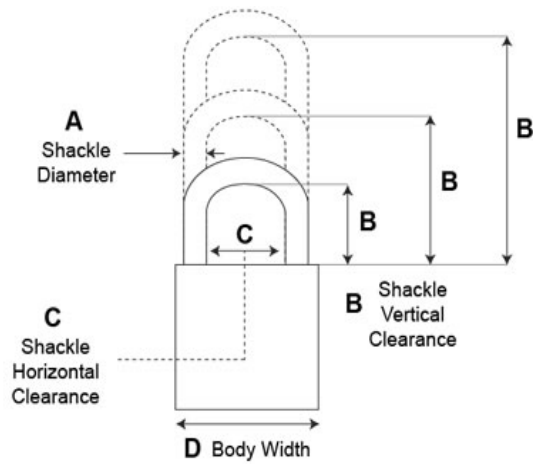

Interchangeable Core Padlocks, Series 85

Model - 8525*

- 6-7 Pin Removable Core Mechanism
- 44.45mm Solid Brass Body
- **Shackle:** Hardened Stainless Steel
- **Shackle Diameter:** 7.94mm
- **Vertical Clearance:** 50.8mm
- **Horizontal Clearance:** 20.64mm