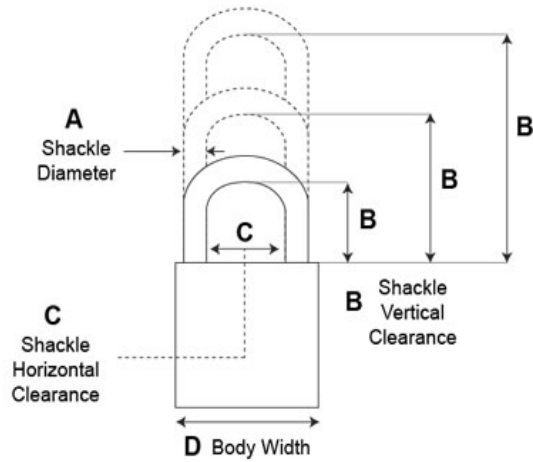

Interchangeable Core Padlocks, Series 85

**Model - 8523**

- 6-7 Pin Removable Core Mechanism
- 1-3/4" Solid Brass Body
- **Shackle:** Stainless Steel
- **Shackle Diameter:** 5/16"
- **Vertical Clearance:** 2"
- **Horizontal Clearance:** 27/32"