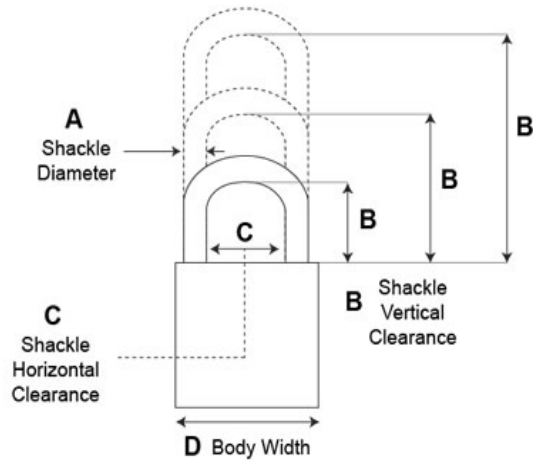

Interchangeable Core Padlocks, Series 85

Model - 8523

- 6-7 Pin Removable Core Mechanism
- 44.45mm Solid Brass Body
- **Shackle:** Stainless Steel
- **Shackle Diameter:** 7.94mm
- **Vertical Clearance:** 50.8mm
- **Horizontal Clearance:** 20.64mm