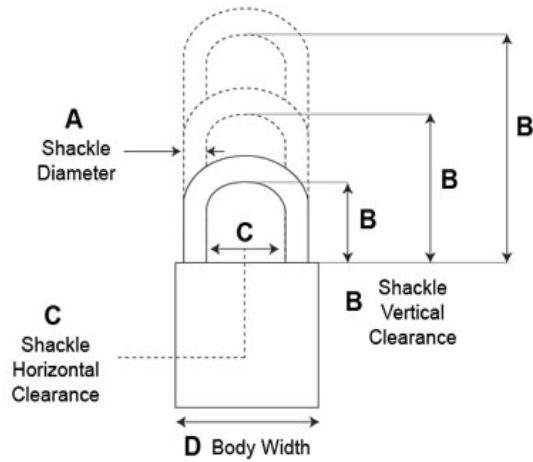

Interchangeable Core Padlocks, Series 85

Model - 8522

- 6-7 Pin Removable Core Mechanism
- 1-3/4" Solid Brass Body
- **Shackle:** Hardened Steel
- **Shackle Diameter:** 5/16"
- **Vertical Clearance:** 2"
- **Horizontal Clearance:** 27/32"