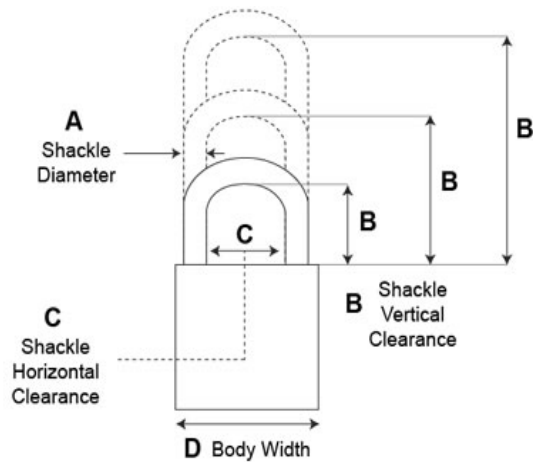

Interchangeable Core Padlocks, Series 85

Model - 8522

- 6-7 Pin Removable Core Mechanism
- 44.45mm Solid Brass Body
- **Shackle:** Hardened Steel
- **Shackle Diameter:** 7.94mm
- **Vertical Clearance:** 50.8mm
- **Horizontal Clearance:** 20.64mm