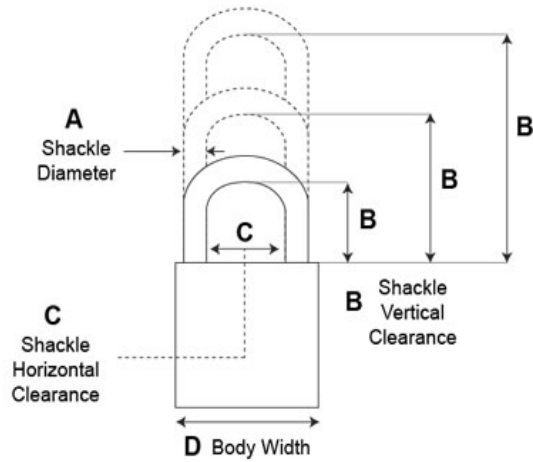

Interchangeable Core Padlocks, Series 85

Model - 8521

- 6-7 Pin Removable Core Mechanism
- 1-3/4" Solid Brass Body
- **Shackle:** Brass
- **Shackle Diameter:** 5/16"
- **Vertical Clearance:** 2"
- **Horizontal Clearance:** 27/32"