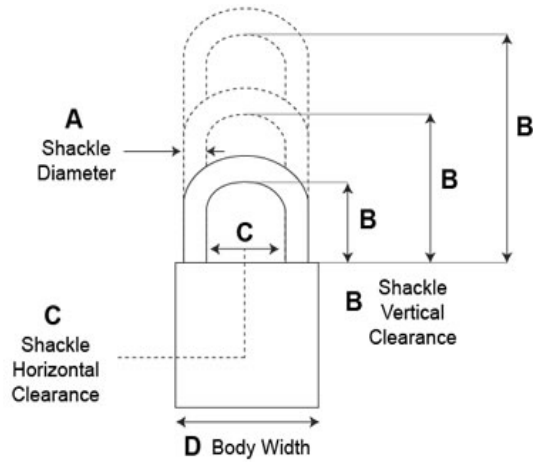

Interchangeable Core Padlocks, Series 85

Model - 8521

- 6-7 Pin Removable Core Mechanism
- 44.45mm Solid Brass Body
- **Shackle:** Brass
- **Shackle Diameter:** 7.94mm
- **Vertical Clearance:** 50.8mm
- **Horizontal Clearance:** 20.64mm