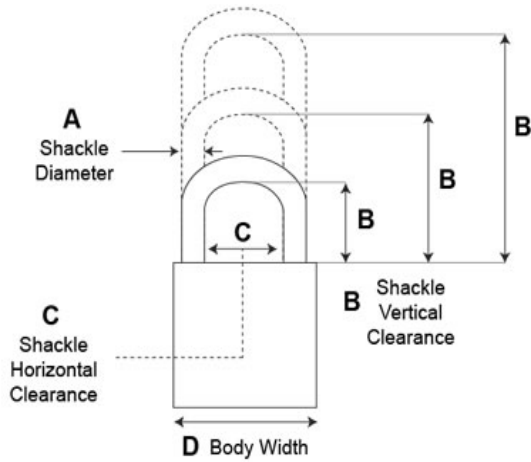

Interchangeable Core Padlocks, Series 85

Model - 8515*

- 6-7 Pin Removable Core Mechanism
- 1-3/4" Solid Brass Body
- **Shackle:** Hardened Stainless Steel
- **Shackle Diameter:** 5/16"
- **Vertical Clearance:** 1-1/8"
- **Horizontal Clearance:** 27/32"