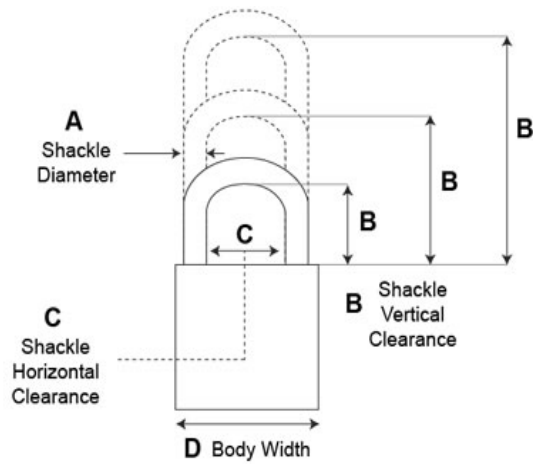

Interchangeable Core Padlocks, Series 85

Model - 8515*

- 6-7 Pin Removable Core Mechanism
- 44.45mm Solid Brass Body
- **Shackle:** Hardened Stainless Steel
- **Shackle Diameter:** 7.94mm
- **Vertical Clearance:** 28.58mm
- **Horizontal Clearance:** 20.64mm