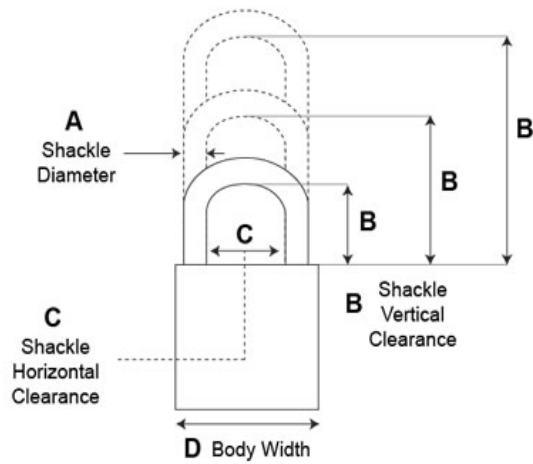

Interchangeable Core Padlocks, Series 85

Model - 8513

- 6-7 Pin Removable Core Mechanism
- 1-3/4" Solid Brass Body
- **Shackle:** Stainless Steel
- **Shackle Diameter:** 5/16"
- **Vertical Clearance:** 1-1/8"
- **Horizontal Clearance:** 27/32"