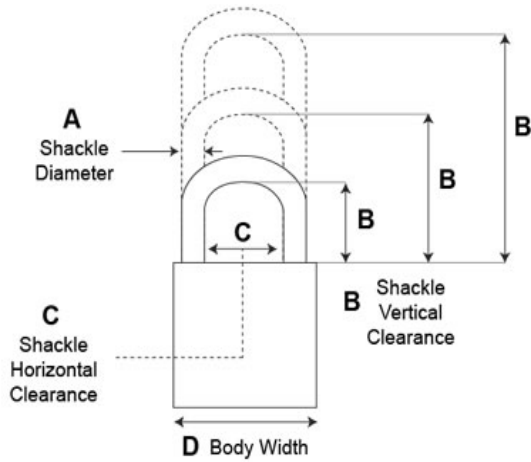

Interchangeable Core Padlocks, Series 85

Model - 8513

- 6-7 Pin Removable Core Mechanism
- 44.45mm Solid Brass Body
- **Shackle:** Stainless Steel
- **Shackle Diameter:** 7.94mm
- **Vertical Clearance:** 28.58mm
- **Horizontal Clearance:** 20.64mm